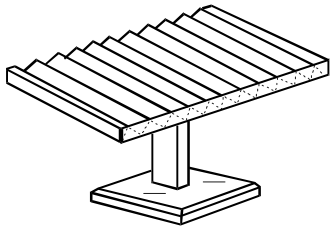

PD190
Set of 3 pen presenters