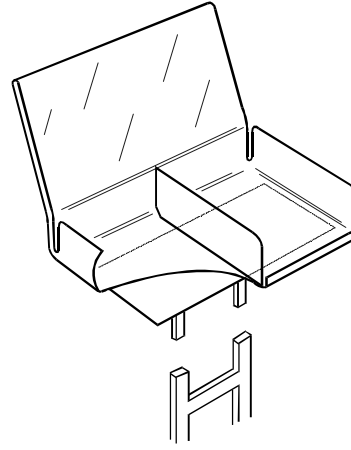

PD163
720mm Magazine gutter

PD164
850mm Magazine gutter

PD165
Gondola end unit

PD170
A5 brochure holder,
to suit poster system

PD171
Double catalogue holder

PD172
Clip-on shelf talker
to take 60x20 ticket

PD173
Clip-on holder
to take 40x60 ticket