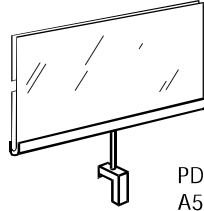

PD32
"sporting edge" ticket holder
slatwall; to take 100x50mm ticket

PD33
key hole ticket holder
to take 100x60mm ticket

PD34
cosmetic shelf talker
to take 100x50mm ticket

Ticket holders

PD40
A5 with metal base

PD41
A5 with metal hugger base

PD42
A5 table top

PD42a
A5 table top with
200 mm extension

PD43
A5 table top with 6mm base

PD44
A5 table top
with folded base

PD45
A5 to fit slatwall

PD46
A5 with magnetic tape
or D/S tape